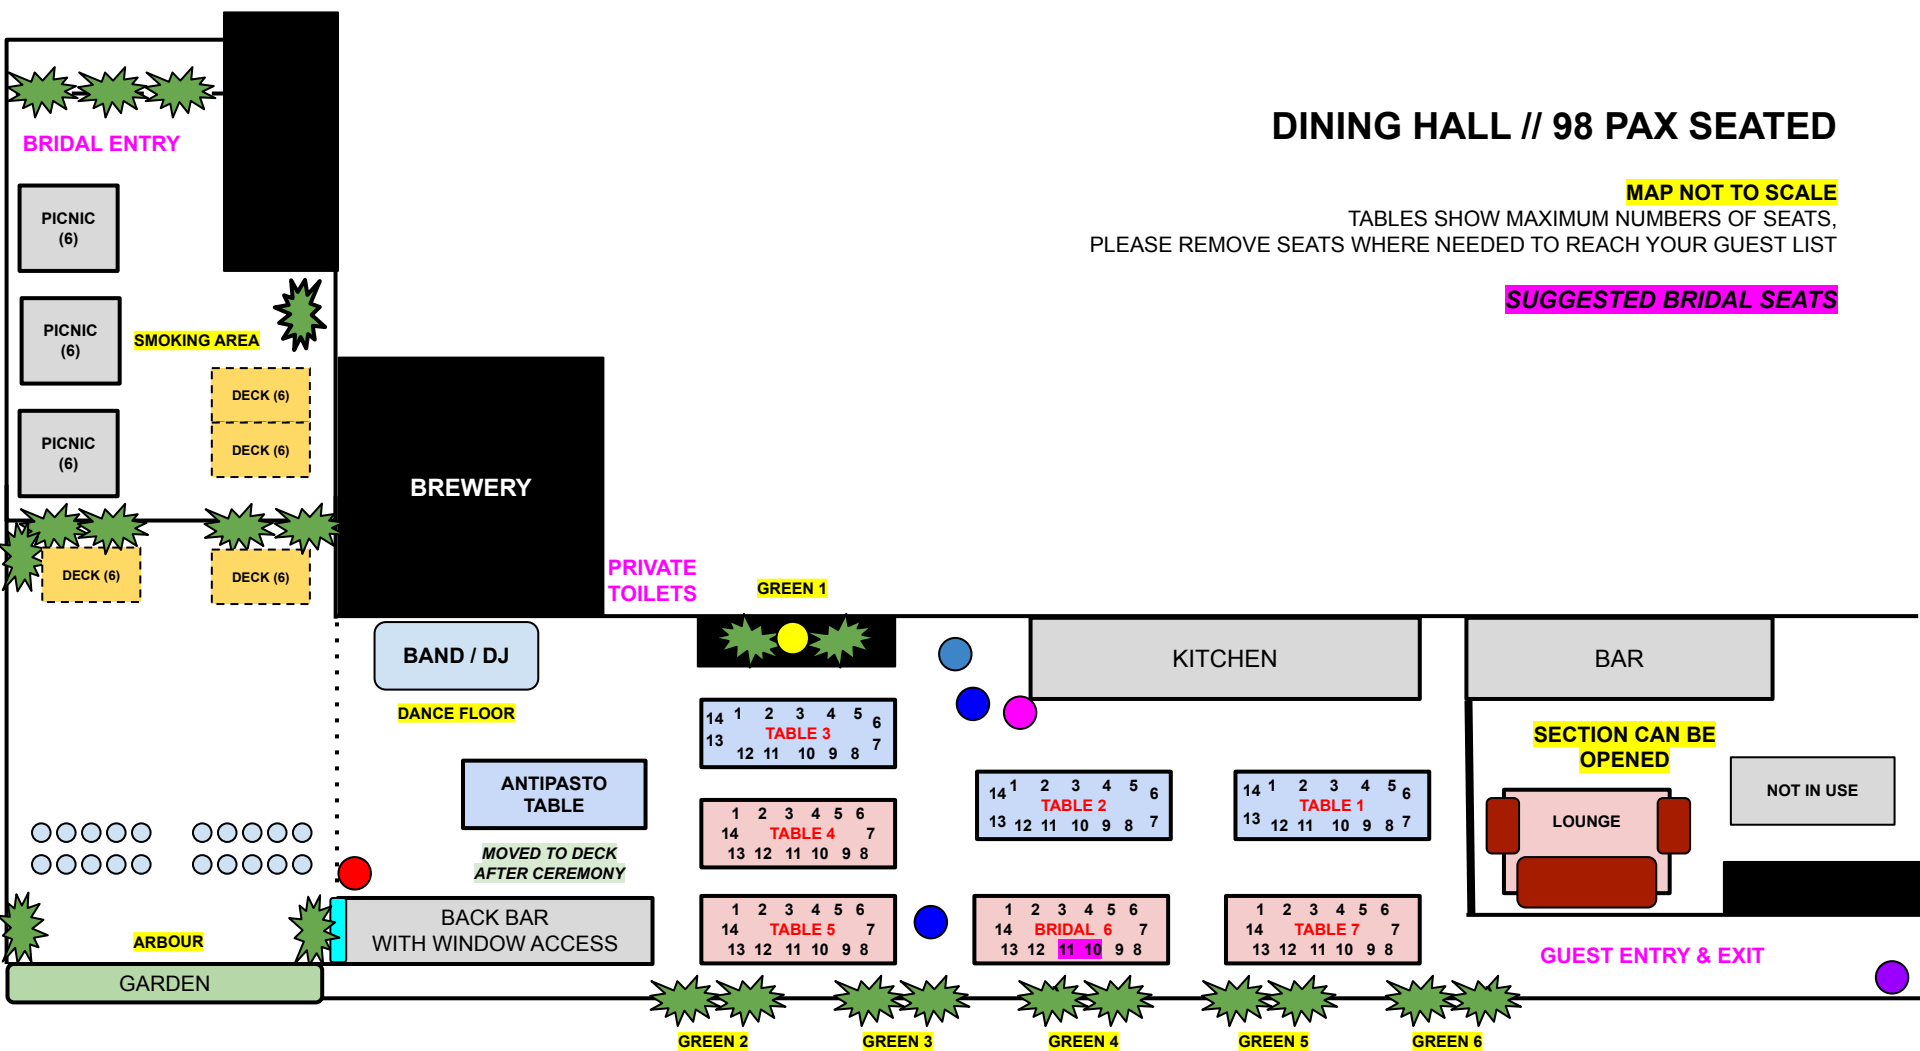

KEY

- WELCOME SIGN
- GUEST BOOK
- CAKE LOCATION
- WISHING WELL
- NEON SIGN
- SEATING CHART
- SPEECHES

TABLE MEASUREMENTS

DINING HALL // 98 PAX SEATED

MAP NOT TO SCALE

TABLES SHOW MAXIMUM NUMBERS OF SEATS, PLEASE REMOVE SEATS WHERE NEEDED TO REACH YOUR GUEST LIST

✓ ALL DINING TABLES CAN BE REARRANGED

SUGGESTED BRIDAL SEATS

KEY

- WELCOME SIGN
- NEON SIGN
- GUEST BOOK
- SEATING CHART
- CAKE LOCATION
- SPEECHES
- WISHING WELL

TABLE MEASUREMENTS

DINING HALL // 98 PAX SEATED

MAP NOT TO SCALE

TABLES SHOW MAXIMUM NUMBERS OF SEATS,
PLEASE REMOVE SEATS WHERE NEEDED TO REACH YOUR GUEST LIST

SUGGESTED BRIDAL SEATS

KEY

- WELCOME SIGN
- NEON SIGN
- GUEST BOOK
- SEATING CHART
- CAKE LOCATION
- SPEECHES
- WISHING WELL

TABLE MEASUREMENTS

DINING HALL // 112 PAX SEATED

MAP NOT TO SCALE

TABLES SHOW MAXIMUM NUMBERS OF SEATS,
PLEASE REMOVE SEATS WHERE NEEDED TO REACH YOUR GUEST LIST

SUGGESTED BRIDAL SEATS

KEY

- WELCOME SIGN
- NEON SIGN
- GUEST BOOK
- SEATING CHART
- CAKE LOCATION
- SPEECHES
- WISHING WELL