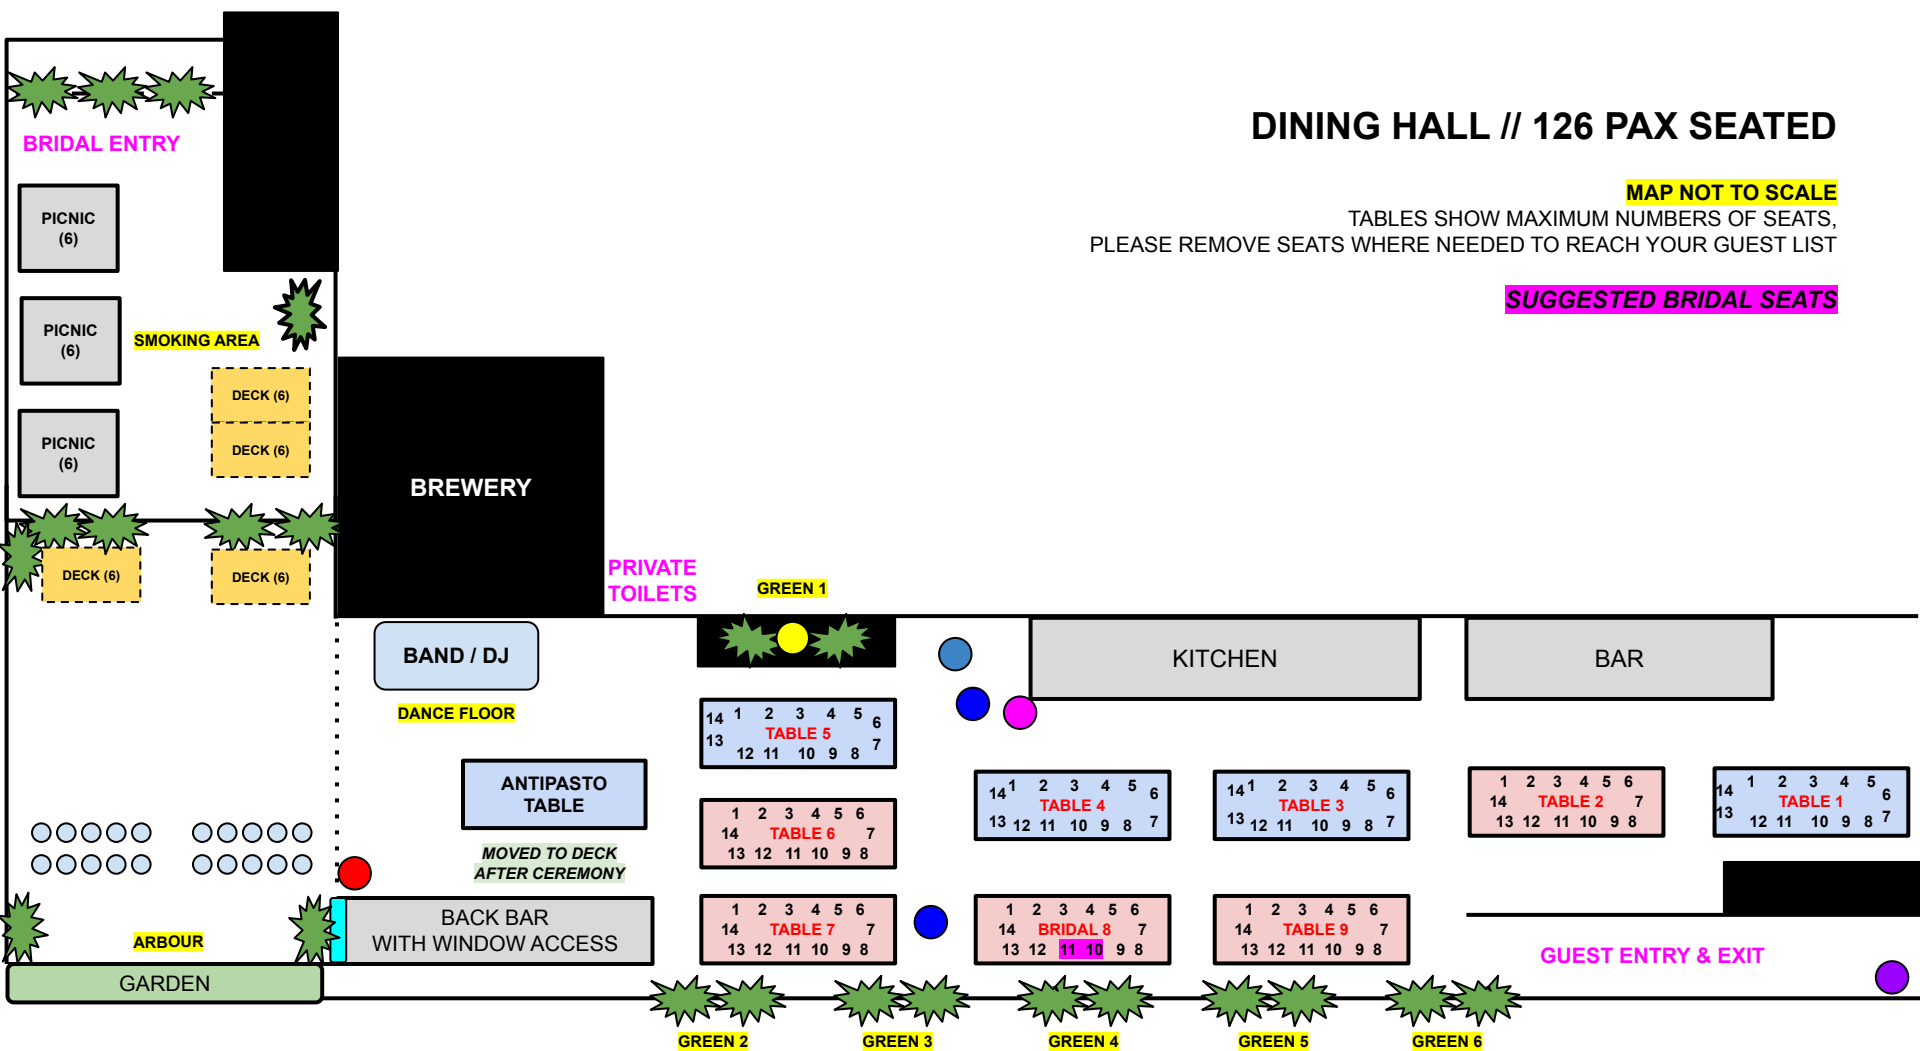

TABLE MEASUREMENTS

DINING HALL // 112 PAX SEATED

MAP NOT TO SCALE

TABLES SHOW MAXIMUM NUMBERS OF SEATS,
PLEASE REMOVE SEATS WHERE NEEDED TO REACH YOUR GUEST LIST

SUGGESTED BRIDAL SEATS

KEY

- WELCOME SIGN
- NEON SIGN
- GUEST BOOK
- SEATING CHART
- CAKE LOCATION
- SPEECHES
- WISHING WELL

TABLE MEASUREMENTS

DINING HALL // 126 PAX SEATED

MAP NOT TO SCALE

TABLES SHOW MAXIMUM NUMBERS OF SEATS,
PLEASE REMOVE SEATS WHERE NEEDED TO REACH YOUR GUEST LIST

SUGGESTED BRIDAL SEATS

KEY

- WELCOME SIGN
- NEON SIGN
- GUEST BOOK
- SEATING CHART
- CAKE LOCATION
- SPEECHES
- WISHING WELL

TABLE MEASUREMENTS

DINING HALL // 138 PAX SEATED

MAP NOT TO SCALE

TABLES SHOW MAXIMUM NUMBERS OF SEATS,
PLEASE REMOVE SEATS WHERE NEEDED TO REACH YOUR GUEST LIST

✗ TABLES CANNOT BE MOVED

SUGGESTED BRIDAL SEATS

KEY

- WELCOME SIGN
- NEON SIGN
- GUEST BOOK
- SEATING CHART
- CAKE LOCATION
- SPEECHES
- WISHING WELL

TABLE MEASUREMENTS

- 3m x 1m
- 3.3m x 0.9m
- 2.1m x 0.9

DINING HALL // GRAZING RECEPTION OPT 1

MAP NOT TO SCALE