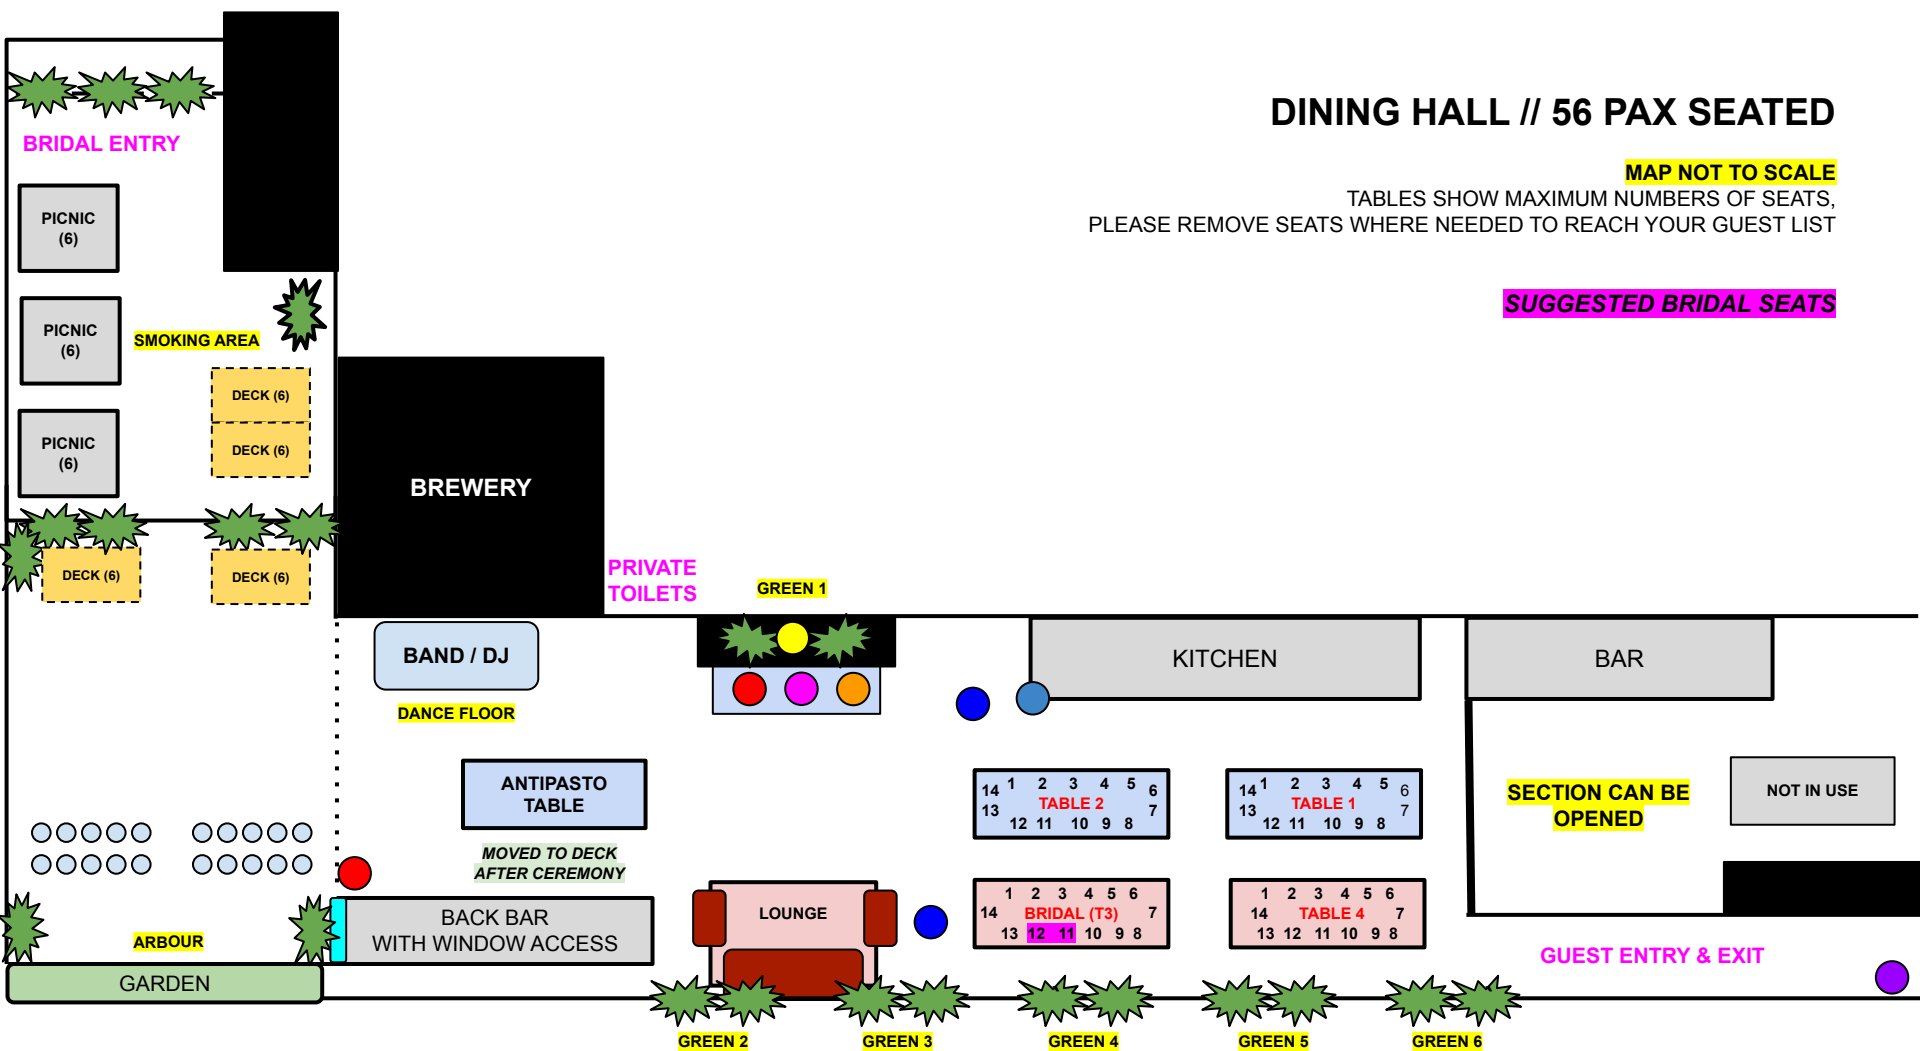

TABLE MEASUREMENTS

DINING HALL // 56 PAX SEATED

MAP NOT TO SCALE

TABLES SHOW MAXIMUM NUMBERS OF SEATS,
PLEASE REMOVE SEATS WHERE NEEDED TO REACH YOUR GUEST LIST

SUGGESTED BRIDAL SEATS

KEY

- WELCOME SIGN
- NEON SIGN
- GUEST BOOK
- SEATING CHART
- CAKE LOCATION
- SPEECHES
- WISHING WELL

KEY

- WELCOME SIGN
- GUEST BOOK
- CAKE LOCATION
- WISHING WELL
- NEON SIGN
- SEATING CHART
- SPEECHES

TABLE MEASUREMENTS

DINING HALL // 98 PAX SEATED

MAP NOT TO SCALE

TABLES SHOW MAXIMUM NUMBERS OF SEATS, PLEASE REMOVE SEATS WHERE NEEDED TO REACH YOUR GUEST LIST

✓ ALL DINING TABLES CAN BE REARRANGED

SUGGESTED BRIDAL SEATS

KEY

- WELCOME SIGN
- NEON SIGN
- GUEST BOOK
- SEATING CHART
- CAKE LOCATION
- SPEECHES
- WISHING WELL

TABLE MEASUREMENTS

DINING HALL // 98 PAX SEATED

SEATING FOR 100

KEY

- WELCOME SIGN
- GUEST BOOK
- CAKE LOCATION
- WISHING WELL
- NEON SIGN
- SPEECHES

TABLE MEASUREMENTS

DINING HALL // GRAZING RECEPTION // CEREMONY OPT 2

MAP NOT TO SCALE

SEATING FOR 100

KEY