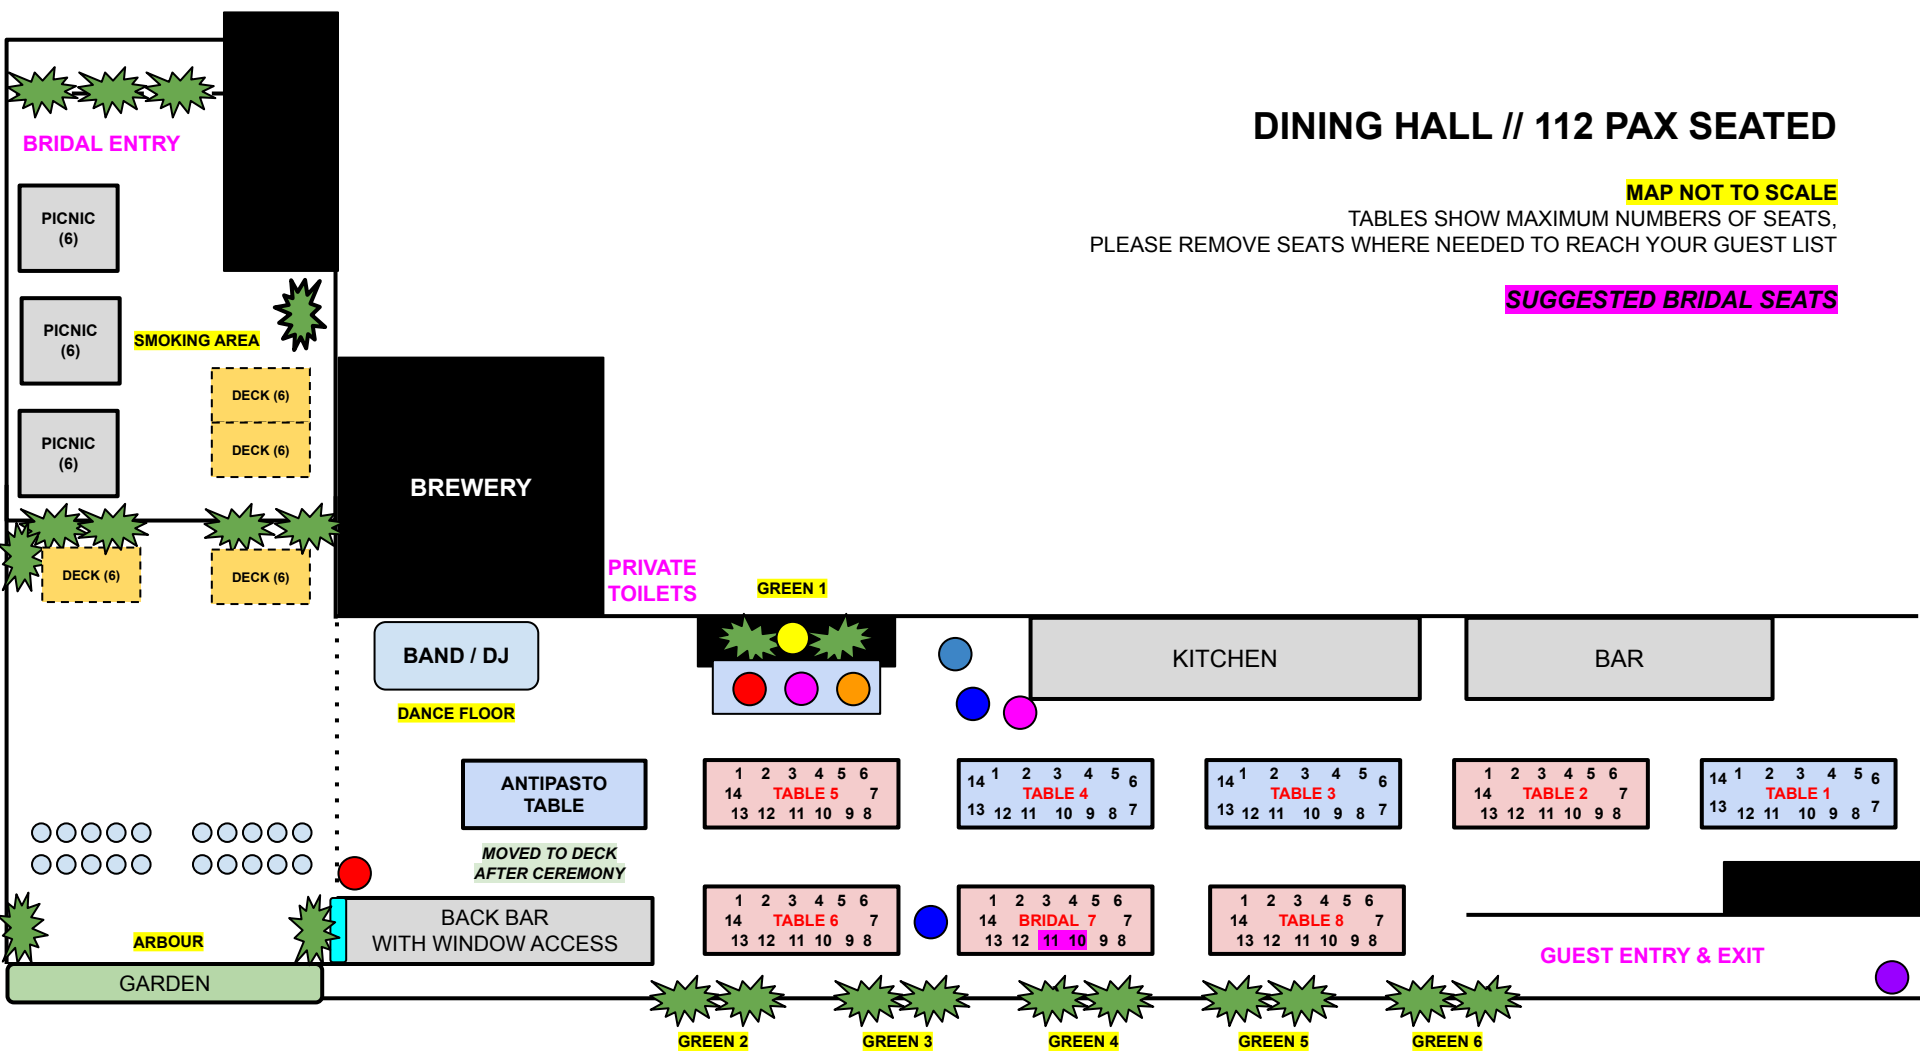

✓ ALL DINING TABLES CAN BE REARRANGED

SUGGESTED BRIDAL SEATS

KEY

- WELCOME SIGN
- NEON SIGN
- GUEST BOOK
- SEATING CHART
- CAKE LOCATION
- SPEECHES
- WISHING WELL

TABLE MEASUREMENTS

DINING HALL // 98 PAX SEATED

MAP NOT TO SCALE

TABLES SHOW MAXIMUM NUMBERS OF SEATS,
PLEASE REMOVE SEATS WHERE NEEDED TO REACH YOUR GUEST LIST

SUGGESTED BRIDAL SEATS

KEY

- WELCOME SIGN
- NEON SIGN
- GUEST BOOK
- SEATING CHART
- CAKE LOCATION
- SPEECHES
- WISHING WELL

TABLE MEASUREMENTS

DINING HALL // 112 PAX SEATED

MAP NOT TO SCALE

TABLES SHOW MAXIMUM NUMBERS OF SEATS,
PLEASE REMOVE SEATS WHERE NEEDED TO REACH YOUR GUEST LIST

SUGGESTED BRIDAL SEATS

KEY

- WELCOME SIGN
- NEON SIGN
- GUEST BOOK
- SEATING CHART
- CAKE LOCATION
- SPEECHES
- WISHING WELL

TABLE MEASUREMENTS

DINING HALL // 126 PAX SEATED

MAP NOT TO SCALE

TABLES SHOW MAXIMUM NUMBERS OF SEATS,
PLEASE REMOVE SEATS WHERE NEEDED TO REACH YOUR GUEST LIST

SUGGESTED BRIDAL SEATS

KEY

- WELCOME SIGN
- NEON SIGN
- GUEST BOOK
- SEATING CHART
- CAKE LOCATION
- SPEECHES
- WISHING WELL