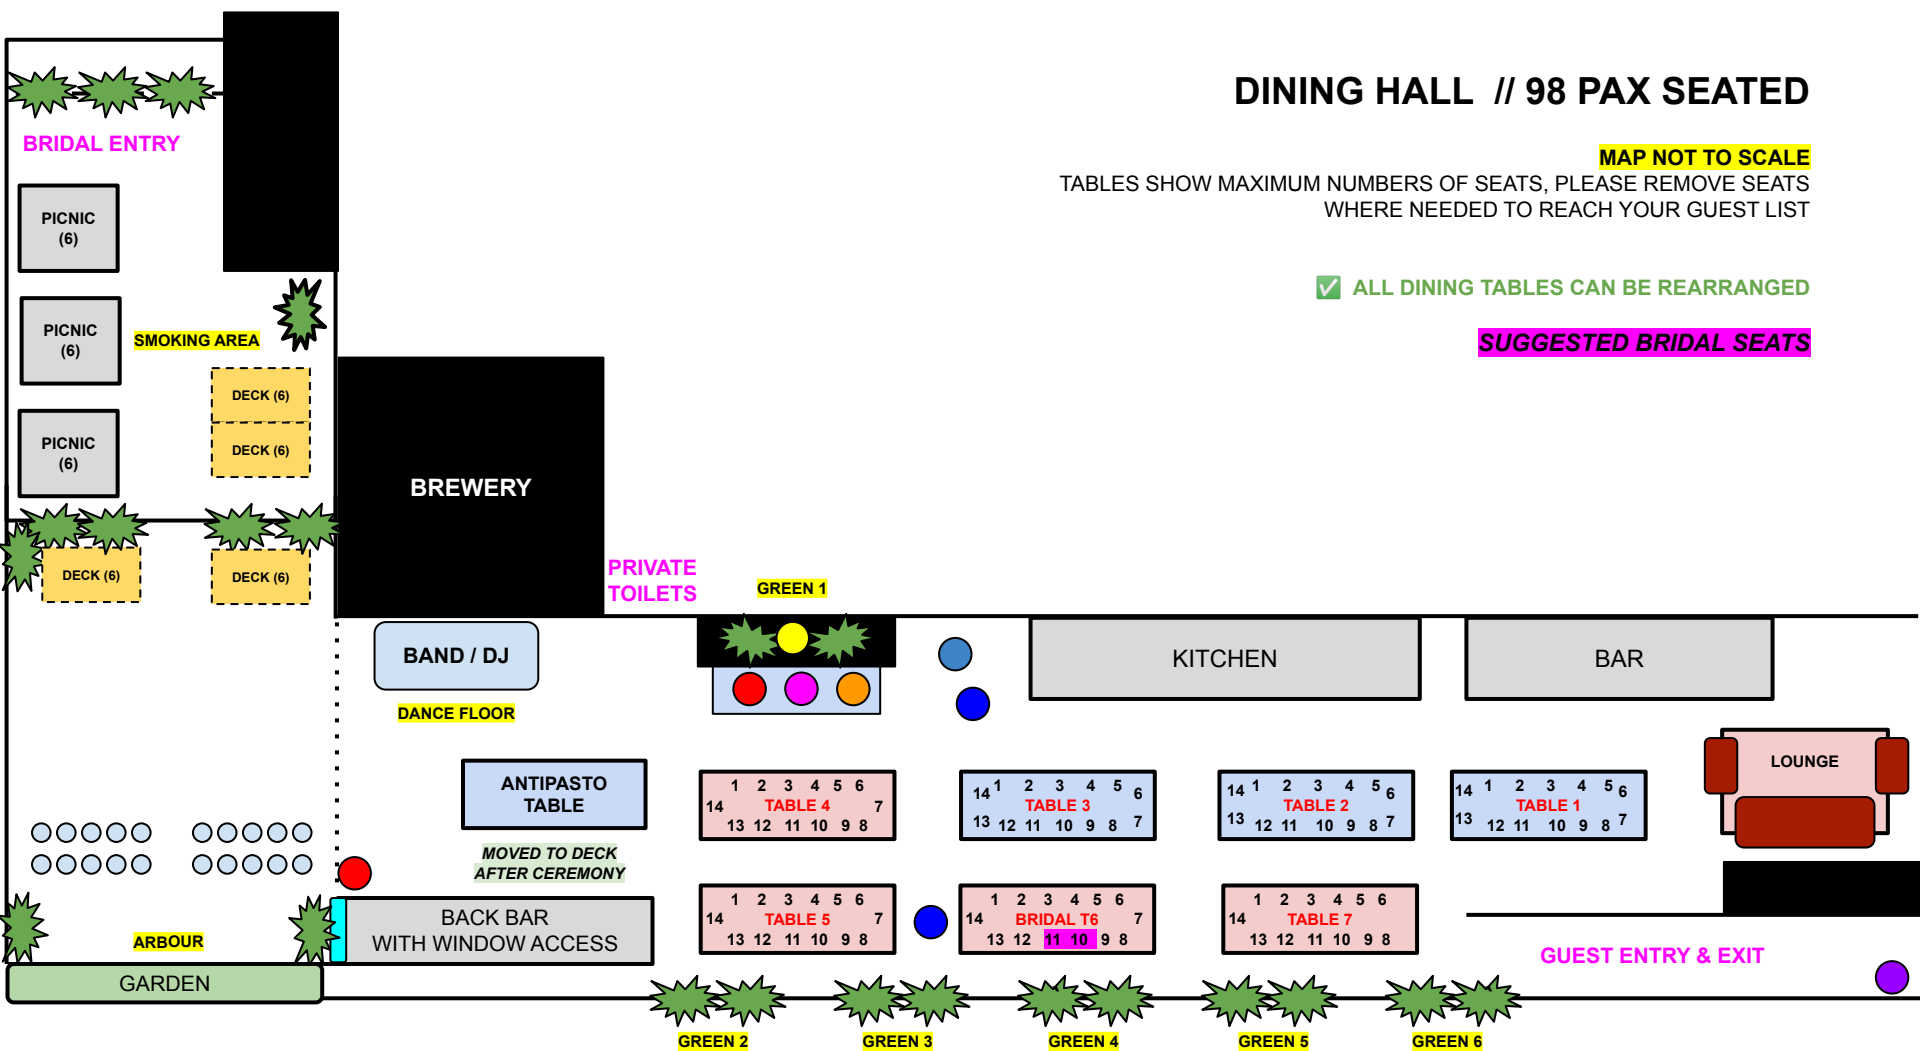

TABLE MEASUREMENTS

DINING HALL // 56 PAX SEATED

MAP NOT TO SCALE

TABLES SHOW MAXIMUM NUMBERS OF SEATS,
PLEASE REMOVE SEATS WHERE NEEDED TO REACH YOUR GUEST LIST

SUGGESTED BRIDAL SEATS

KEY

- WELCOME SIGN
- NEON SIGN
- GUEST BOOK
- SEATING CHART
- CAKE LOCATION
- SPEECHES
- WISHING WELL

KEY

- WELCOME SIGN
- GUEST BOOK
- CAKE LOCATION
- WISHING WELL
- NEON SIGN
- SEATING CHART
- SPEECHES

TABLE MEASUREMENTS

DINING HALL // 98 PAX SEATED

MAP NOT TO SCALE

TABLES SHOW MAXIMUM NUMBERS OF SEATS, PLEASE REMOVE SEATS WHERE NEEDED TO REACH YOUR GUEST LIST

✓ ALL DINING TABLES CAN BE REARRANGED

SUGGESTED BRIDAL SEATS

KEY

- WELCOME SIGN
- NEON SIGN
- GUEST BOOK
- SEATING CHART
- CAKE LOCATION
- SPEECHES
- WISHING WELL

TABLE MEASUREMENTS

DINING HALL // 98 PAX SEATED

MAP NOT TO SCALE

TABLES SHOW MAXIMUM NUMBERS OF SEATS,
PLEASE REMOVE SEATS WHERE NEEDED TO REACH YOUR GUEST LIST

SUGGESTED BRIDAL SEATS

KEY

- WELCOME SIGN
- NEON SIGN
- GUEST BOOK
- SEATING CHART
- CAKE LOCATION
- SPEECHES
- WISHING WELL