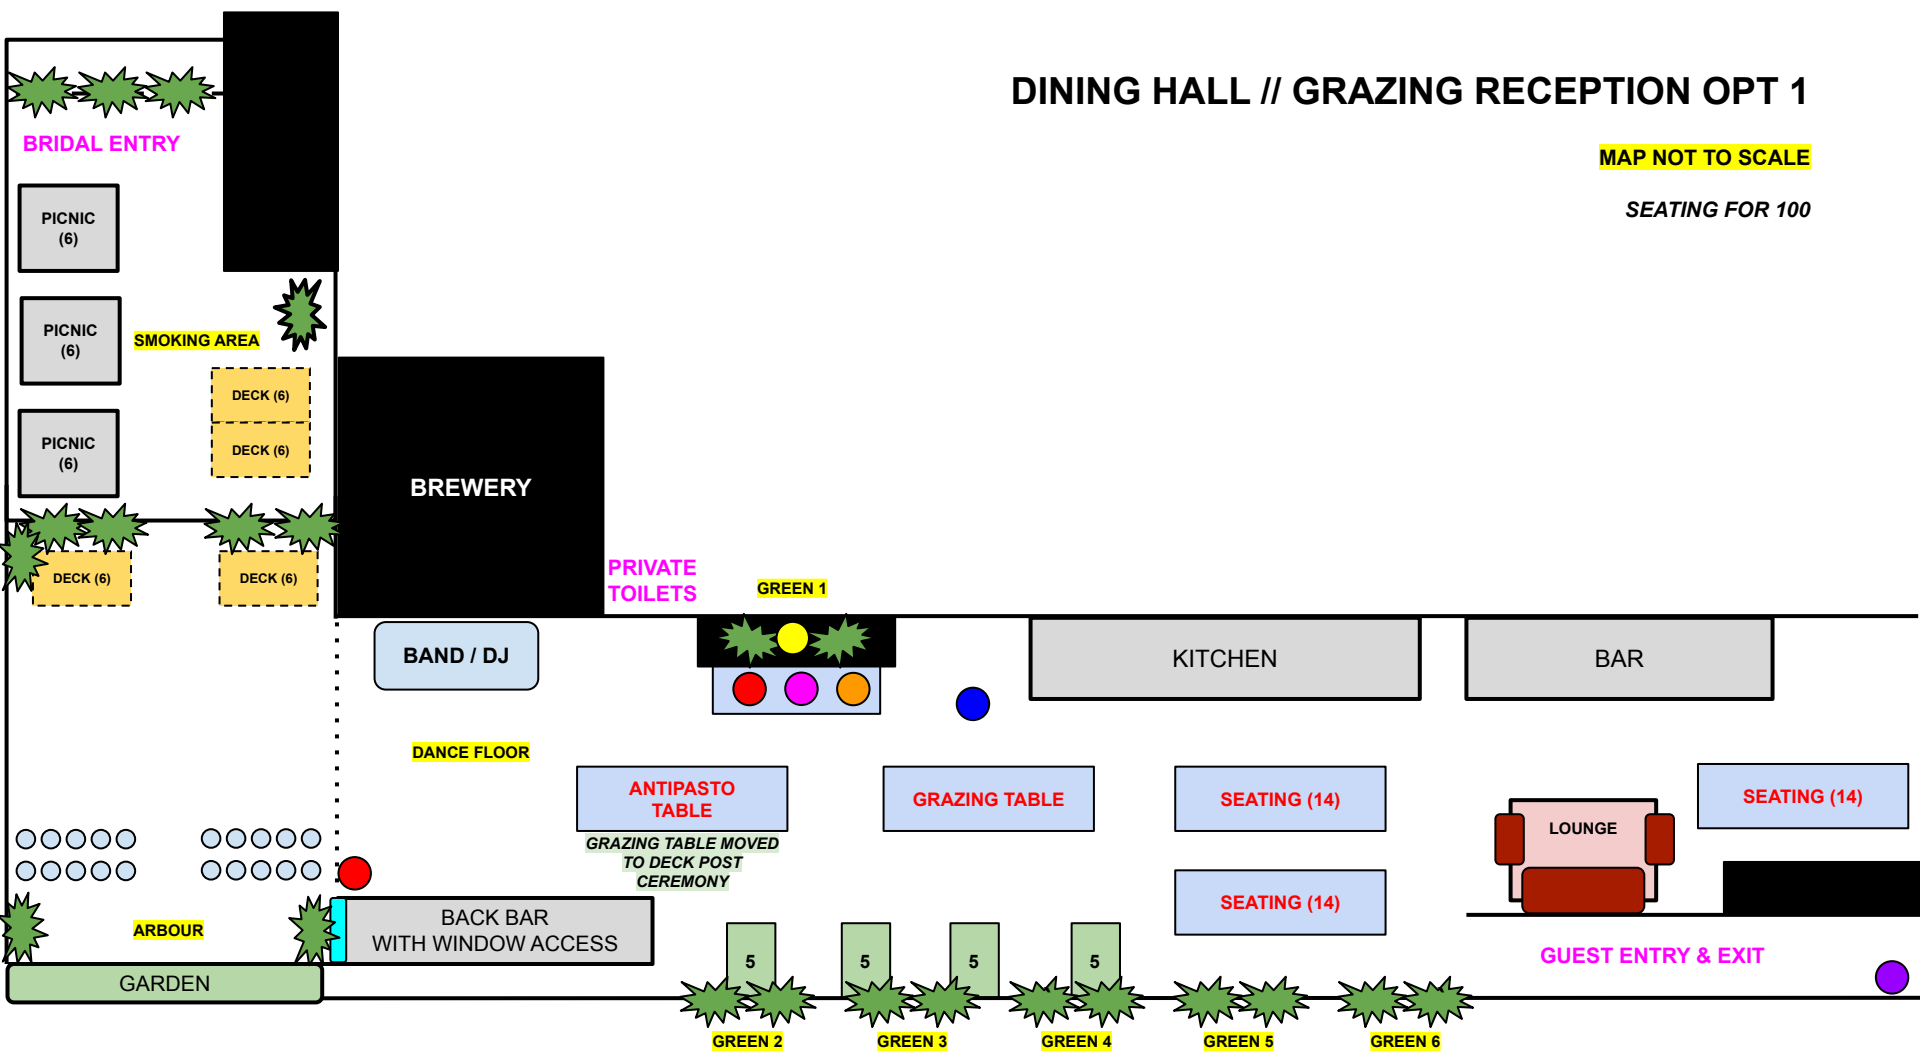

TABLE MEASUREMENTS

DINING HALL // 138 PAX SEATED

MAP NOT TO SCALE

TABLES SHOW MAXIMUM NUMBERS OF SEATS,
PLEASE REMOVE SEATS WHERE NEEDED TO REACH YOUR GUEST LIST

✗ TABLES CANNOT BE MOVED

SUGGESTED BRIDAL SEATS

KEY

- WELCOME SIGN
- NEON SIGN
- GUEST BOOK
- SEATING CHART
- CAKE LOCATION
- SPEECHES
- WISHING WELL

TABLE MEASUREMENTS

- 3m x 1m
- 3.3m x 0.9m
- 2.1m x 0.9

DINING HALL // GRAZING RECEPTION OPT 1

MAP NOT TO SCALE

SEATING FOR 100

KEY

- WELCOME SIGN
- GUEST BOOK
- CAKE LOCATION
- WISHING WELL
- NEON SIGN
- SPEECHES

TABLE MEASUREMENTS

DINING HALL // GRAZING RECEPTION // CEREMONY OPT 2

MAP NOT TO SCALE

SEATING FOR 100

KEY

- WELELCOME SIGN
- GUEST BOOK
- CAKE LOCATION
- WISHING WELL
- NEON SIGN
- SPEECHES

TABLE MEASUREMENTS

- 3m x 1m
- 1.2m x 0.9m

DINING HALL // GRAZING RECEPTION OPT 2

MAP NOT TO SCALE

SEATING FOR 100

KEY

- WELCOME SIGN
- GUEST BOOK
- CAKE LOCATION
- WISHING WELL
- NEON SIGN
- SPEECHES