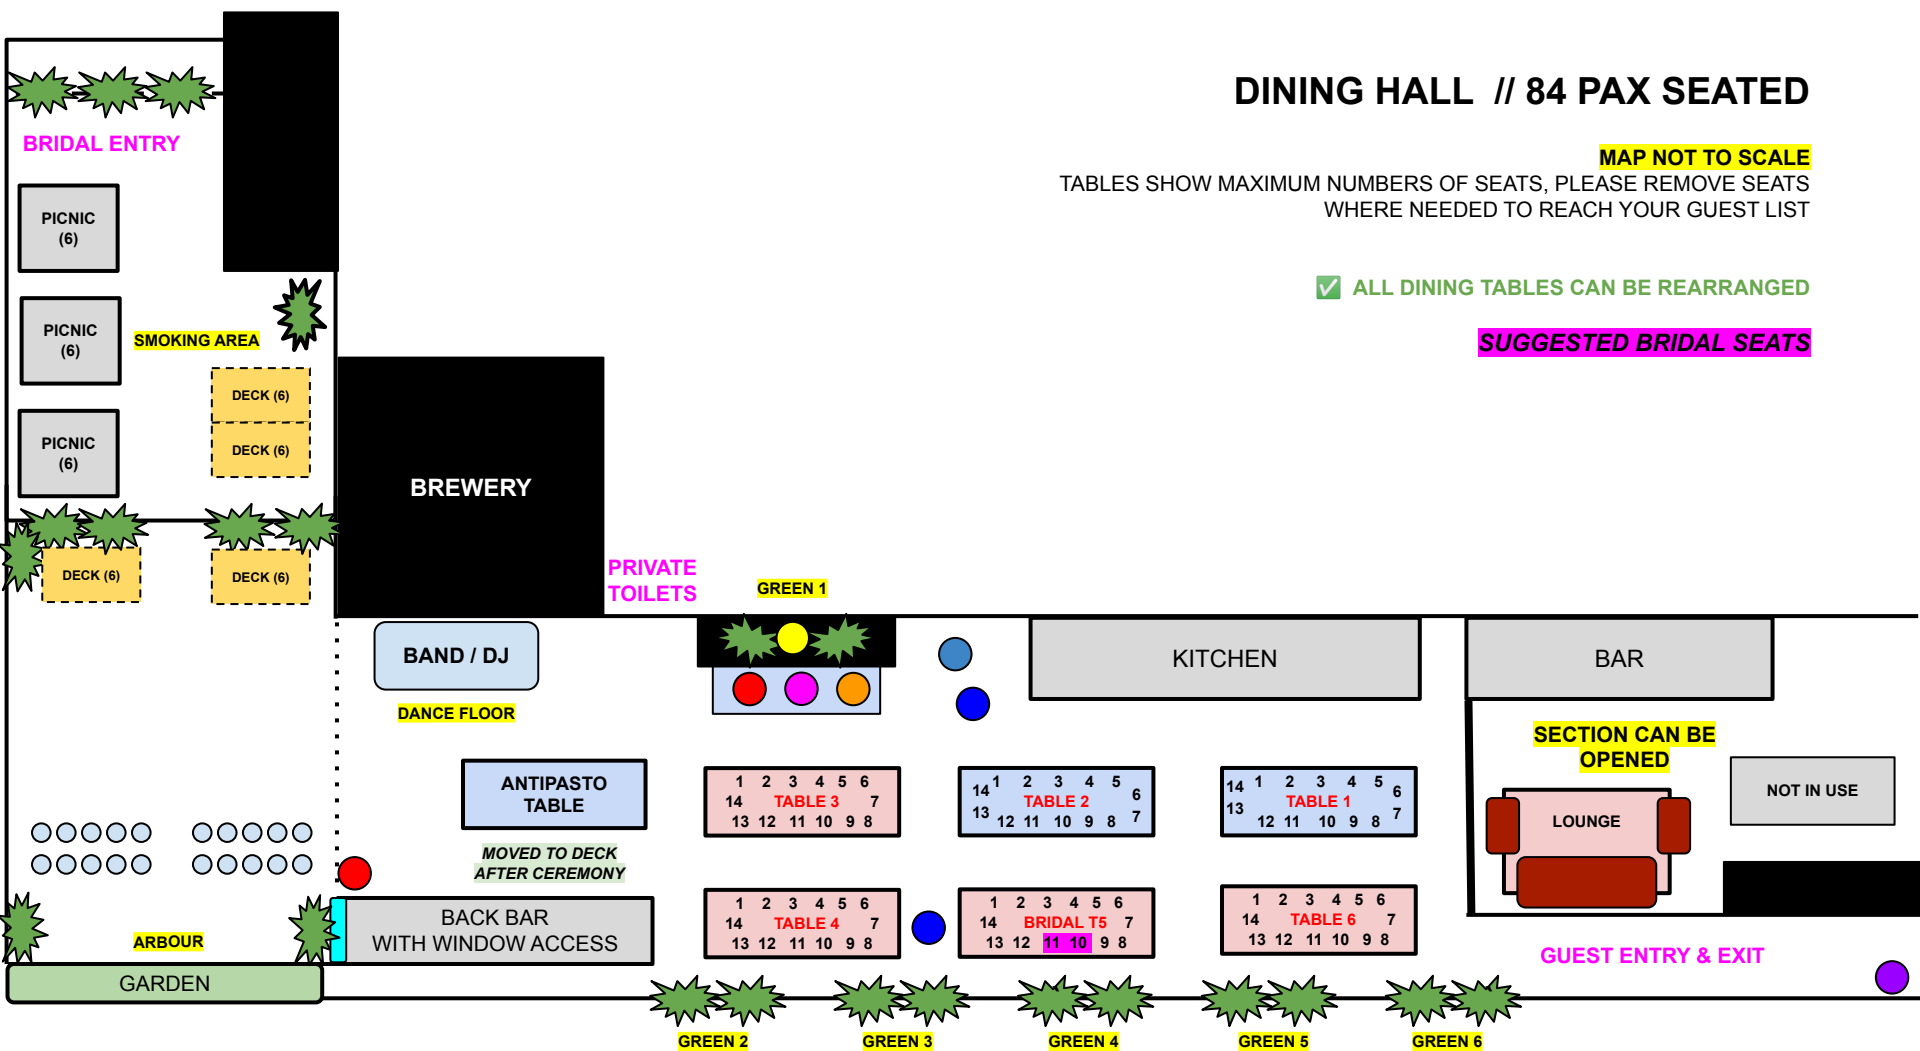

TABLE MEASUREMENTS

DINING HALL // 56 PAX SEATED

MAP NOT TO SCALE

TABLES SHOW MAXIMUM NUMBERS OF SEATS,
PLEASE REMOVE SEATS WHERE NEEDED TO REACH YOUR GUEST LIST

SUGGESTED BRIDAL SEATS

KEY

- WELCOME SIGN
- NEON SIGN
- GUEST BOOK
- SEATING CHART
- CAKE LOCATION
- SPEECHES
- WISHING WELL

TABLE MEASUREMENTS

DINING HALL // 84 PAX SEATED

MAP NOT TO SCALE

TABLES SHOW MAXIMUM NUMBERS OF SEATS, PLEASE REMOVE SEATS WHERE NEEDED TO REACH YOUR GUEST LIST

✓ ALL DINING TABLES CAN BE REARRANGED

SUGGESTED BRIDAL SEATS

KEY

- WELCOME SIGN
- GUEST BOOK
- CAKE LOCATION
- WISHING WELL
- NEON SIGN
- SEATING CHART
- SPEECHES

TABLE MEASUREMENTS

DINING HALL // 98 PAX SEATED

MAP NOT TO SCALE

TABLES SHOW MAXIMUM NUMBERS OF SEATS, PLEASE REMOVE SEATS WHERE NEEDED TO REACH YOUR GUEST LIST

✓ ALL DINING TABLES CAN BE REARRANGED

SUGGESTED BRIDAL SEATS

KEY

- WELCOME SIGN
- NEON SIGN
- GUEST BOOK
- SEATING CHART
- CAKE LOCATION
- SPEECHES
- WISHING WELL

TABLE MEASUREMENTS

DINING HALL // 98 PAX SEATED