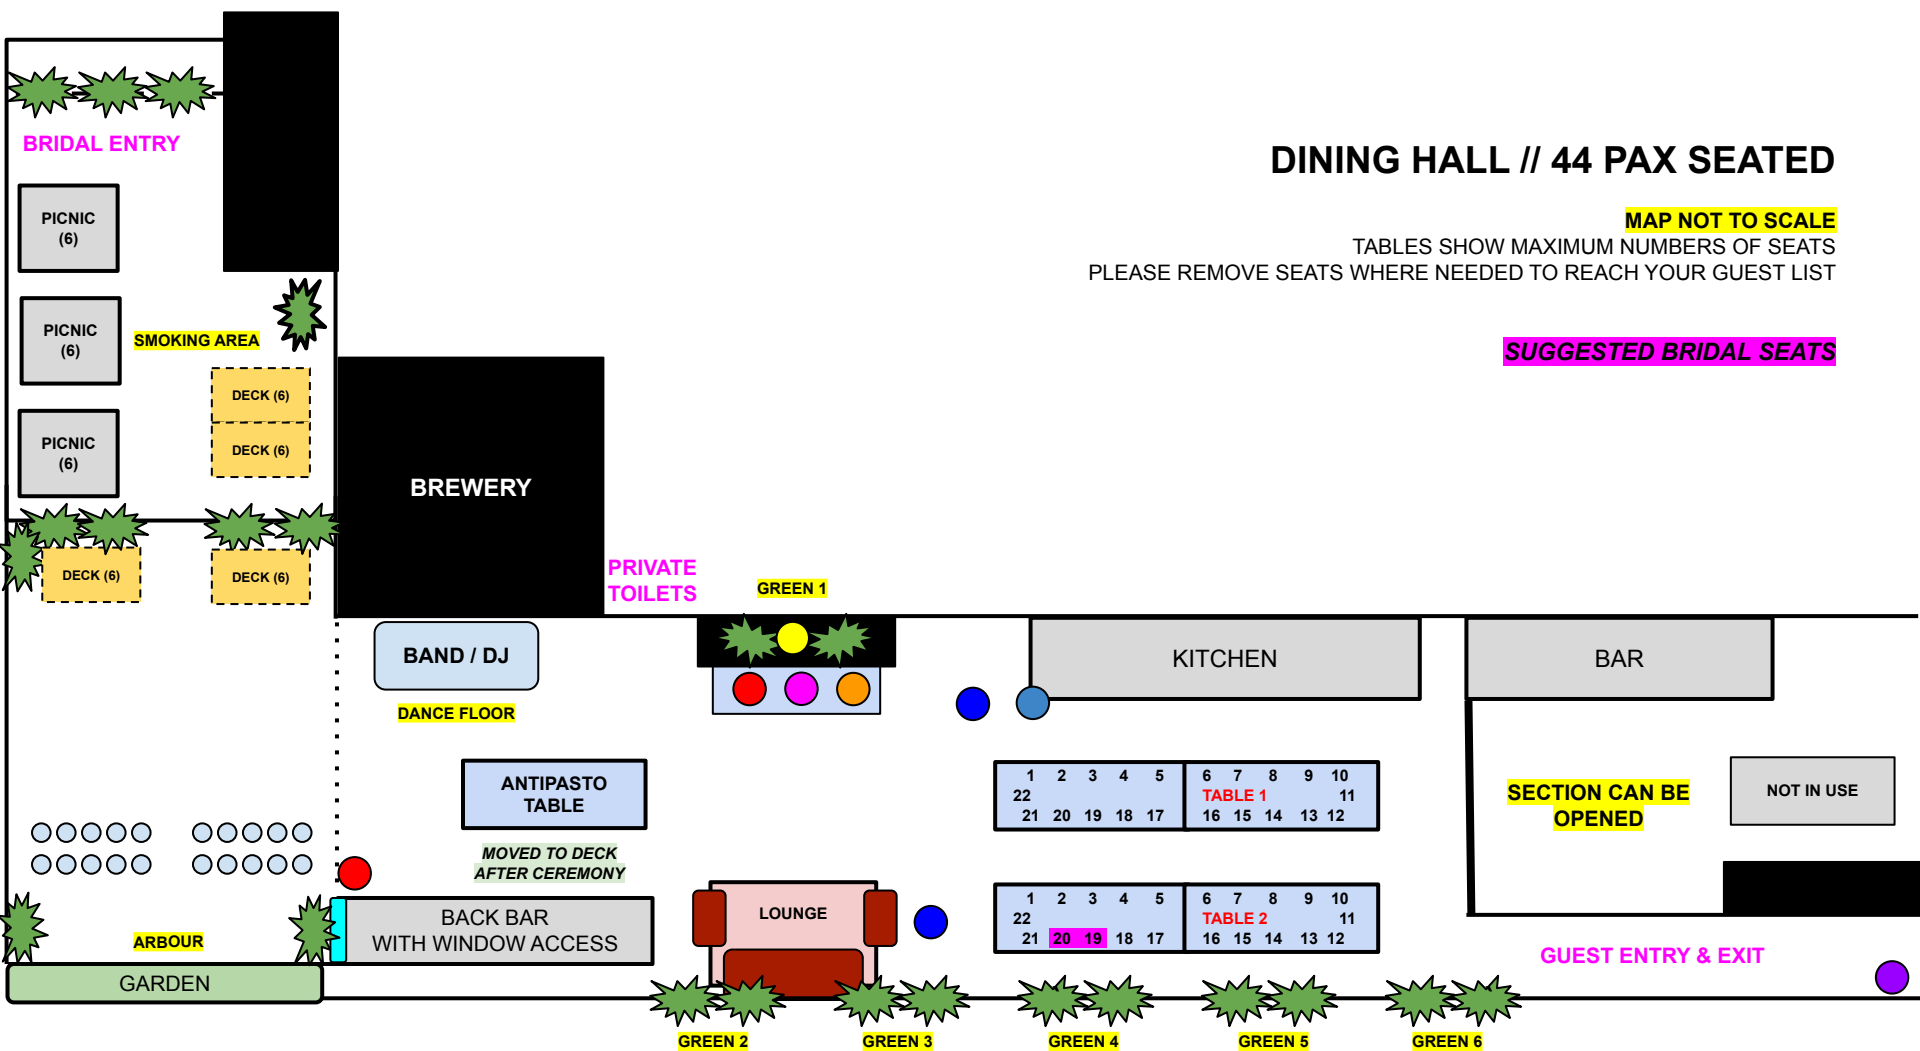

DINING HALL // 44 PAX SEATED

MAP NOT TO SCALE

TABLES SHOW MAXIMUM NUMBERS OF SEATS
PLEASE REMOVE SEATS WHERE NEEDED TO REACH YOUR GUEST LIST

SUGGESTED BRIDAL SEATS

KEY

- WELCOME SIGN
- NEON SIGN
- GUEST BOOK
- SEATING CHART
- CAKE LOCATION
- SPEECHES
- WISHING WELL

TABLE MEASUREMENTS

DINING HALL // 56 PAX SEATED

MAP NOT TO SCALE

TABLES SHOW MAXIMUM NUMBERS OF SEATS,
PLEASE REMOVE SEATS WHERE NEEDED TO REACH YOUR GUEST LIST

SUGGESTED BRIDAL SEATS

KEY

- WELCOME SIGN
- NEON SIGN
- GUEST BOOK
- SEATING CHART
- CAKE LOCATION
- SPEECHES
- WISHING WELL

KEY

- WELCOME SIGN
- GUEST BOOK
- CAKE LOCATION
- WISHING WELL
- NEON SIGN
- SEATING CHART
- SPEECHES

TABLE MEASUREMENTS

DINING HALL // 98 PAX SEATED

MAP NOT TO SCALE

TABLES SHOW MAXIMUM NUMBERS OF SEATS, PLEASE REMOVE SEATS WHERE NEEDED TO REACH YOUR GUEST LIST

SEATING FOR 100

KEY

- WELCOME SIGN
- GUEST BOOK
- CAKE LOCATION
- WISHING WELL
- NEON SIGN
- SPEECHES

TABLE MEASUREMENTS

DINING HALL // GRAZING RECEPTION // CEREMONY OPT 2

MAP NOT TO SCALE

SEATING FOR 100

KEY