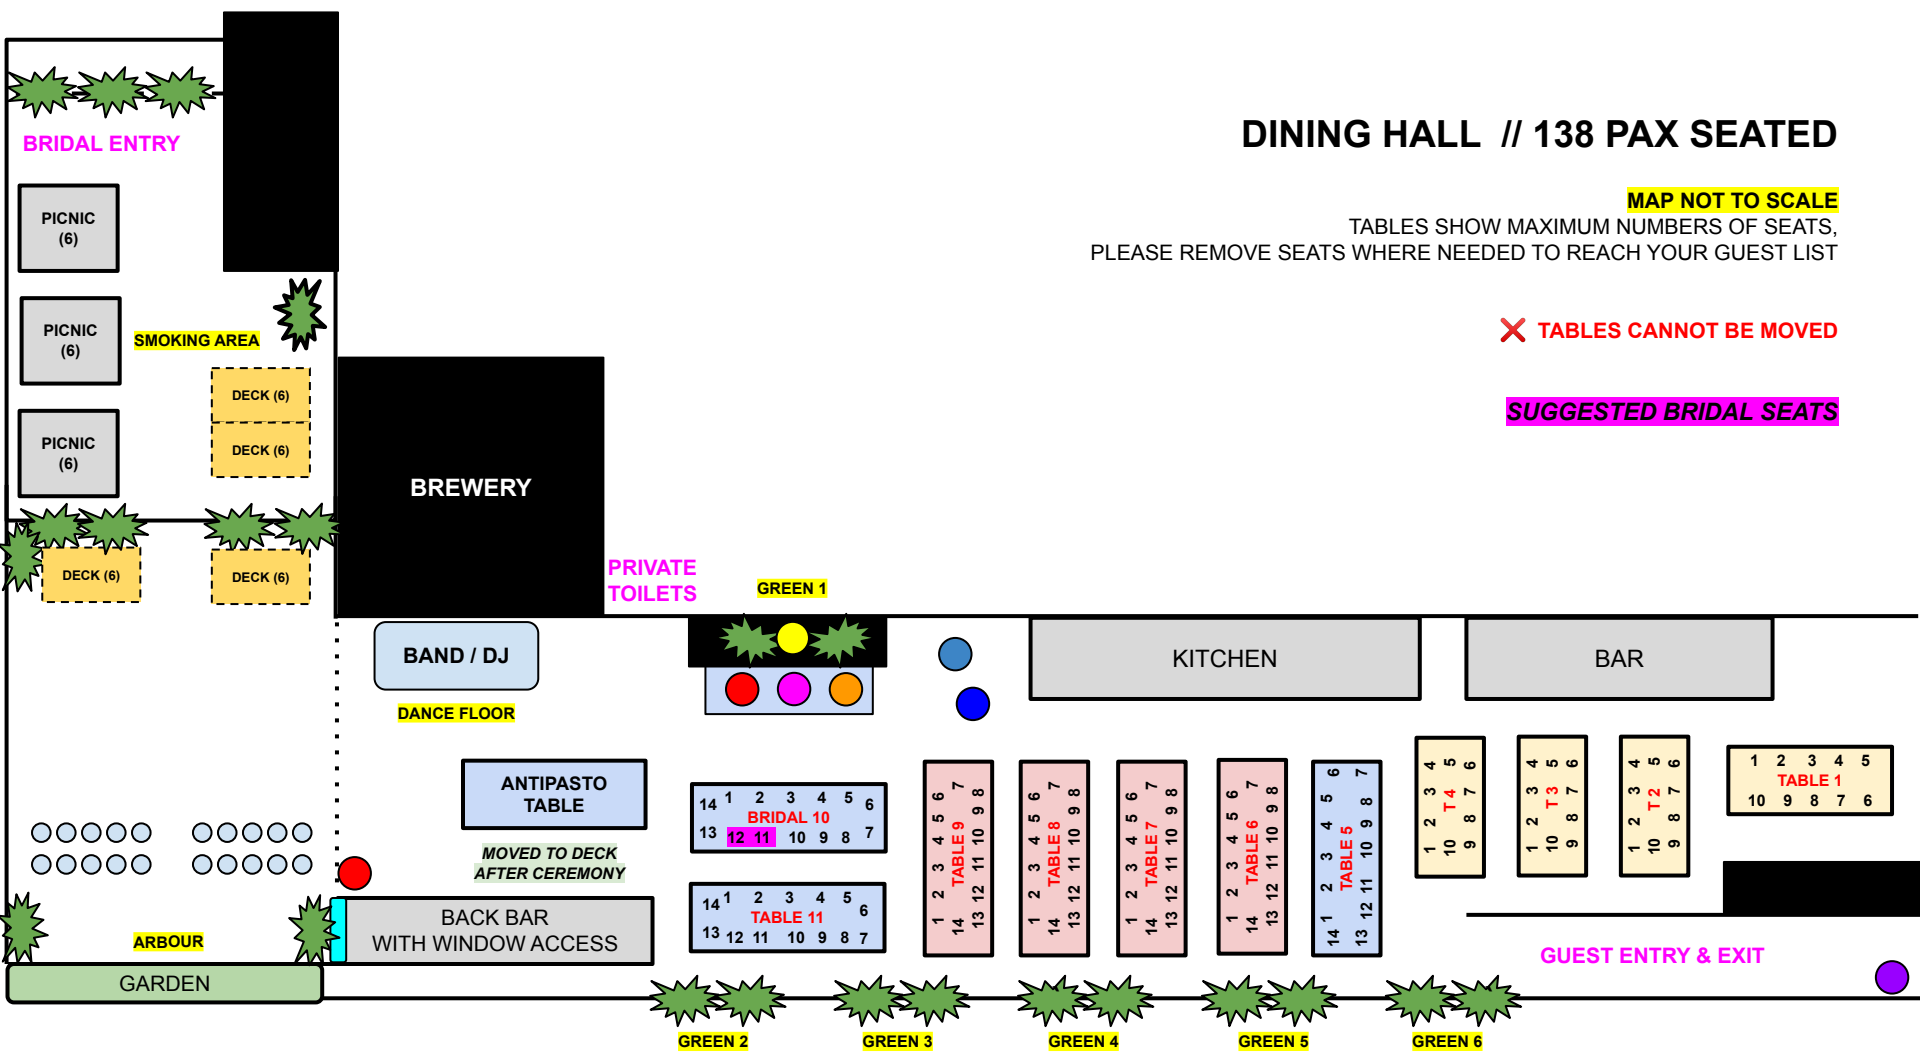

✓ ALL DINING TABLES CAN BE REARRANGED

SUGGESTED BRIDAL SEATS

KEY

- WELCOME SIGN
- NEON SIGN
- GUEST BOOK
- SEATING CHART
- CAKE LOCATION
- SPEECHES
- WISHING WELL

TABLE MEASUREMENTS

DINING HALL // 98 PAX SEATED

TABLE MEASUREMENTS

DINING HALL // 126 PAX SEATED

MAP NOT TO SCALE

TABLES SHOW MAXIMUM NUMBERS OF SEATS,
PLEASE REMOVE SEATS WHERE NEEDED TO REACH YOUR GUEST LIST

SUGGESTED BRIDAL SEATS

KEY

- WELCOME SIGN
- NEON SIGN
- GUEST BOOK
- SEATING CHART
- CAKE LOCATION
- SPEECHES
- WISHING WELL

TABLE MEASUREMENTS

DINING HALL // 138 PAX SEATED

MAP NOT TO SCALE

TABLES SHOW MAXIMUM NUMBERS OF SEATS,
PLEASE REMOVE SEATS WHERE NEEDED TO REACH YOUR GUEST LIST

✗ TABLES CANNOT BE MOVED

SUGGESTED BRIDAL SEATS

KEY

- WELCOME SIGN
- NEON SIGN
- GUEST BOOK
- SEATING CHART
- CAKE LOCATION
- SPEECHES
- WISHING WELL

TABLE MEASUREMENTS

- 3m x 1m
- 3.3m x 0.9m
- 2.1m x 0.9

DINING HALL // GRAZING RECEPTION OPT 1

MAP NOT TO SCALE