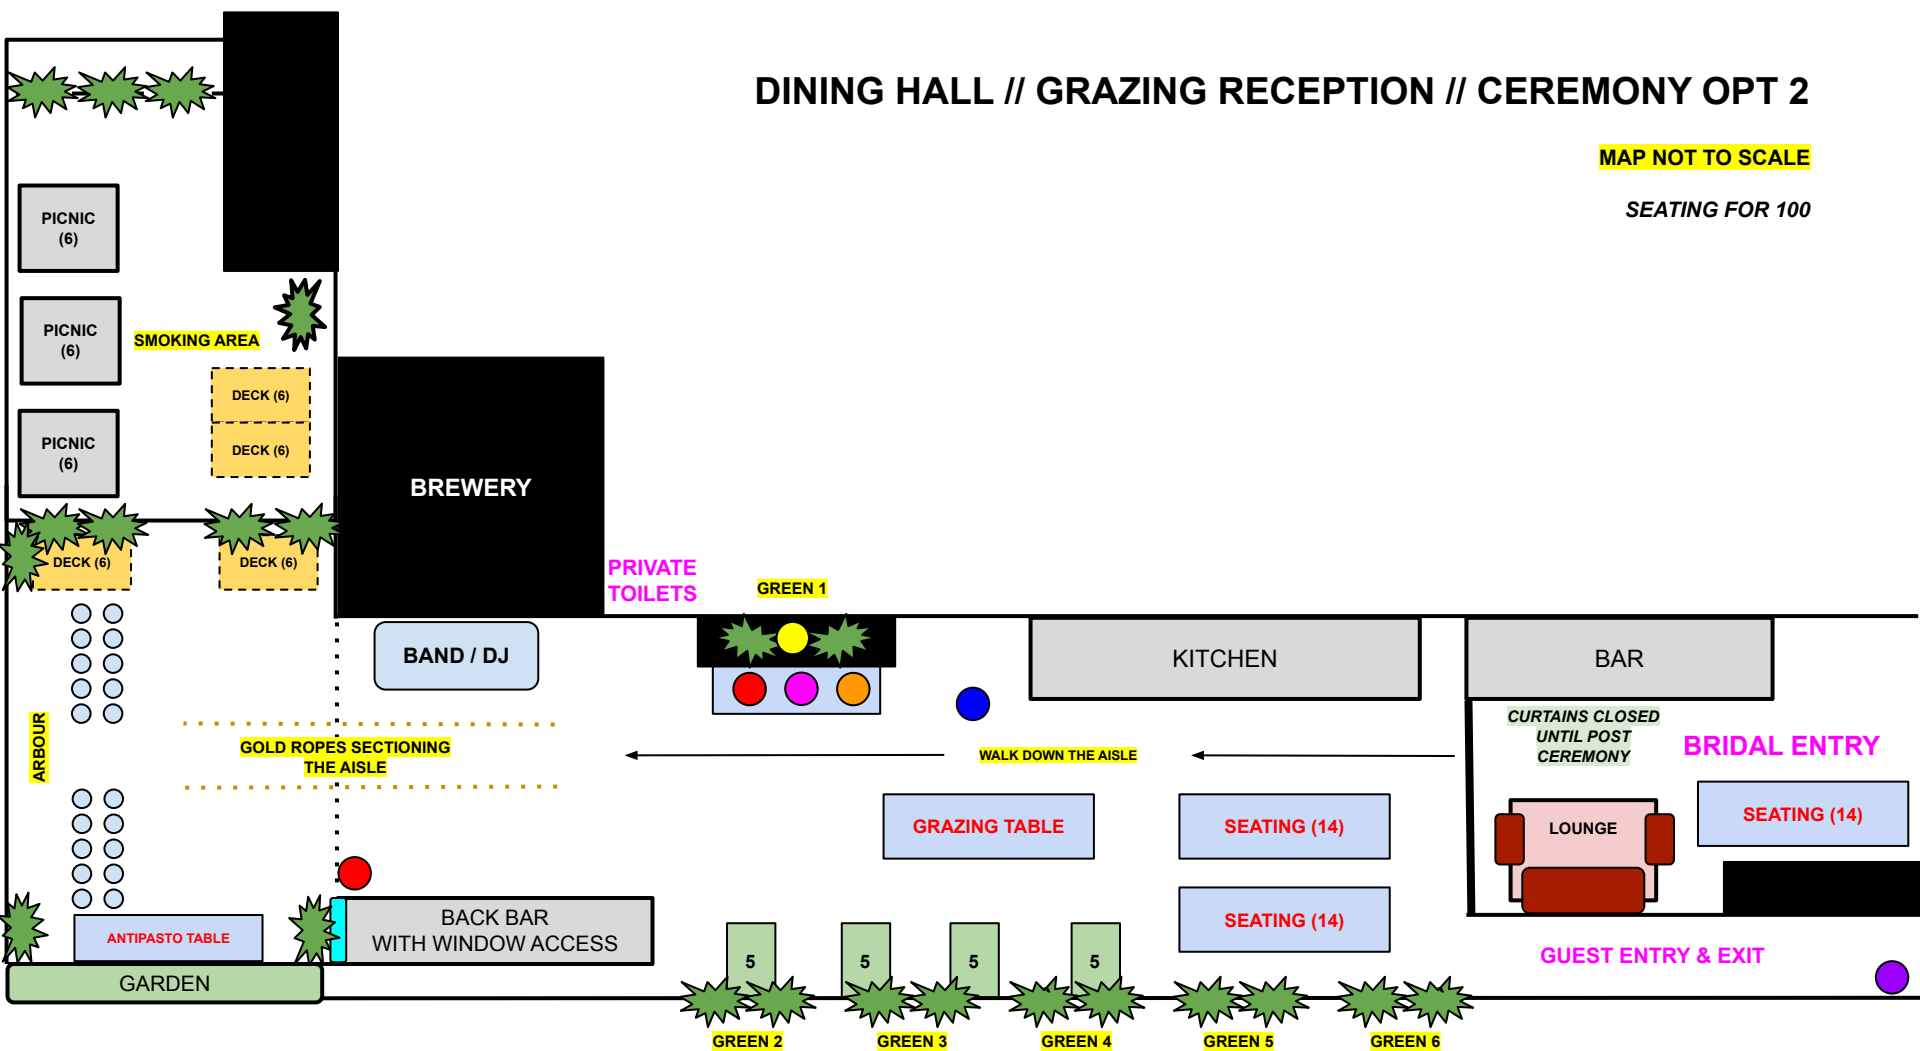

✓ ALL DINING TABLES CAN BE REARRANGED

SUGGESTED BRIDAL SEATS

KEY

- WELCOME SIGN
- NEON SIGN
- GUEST BOOK
- SEATING CHART
- CAKE LOCATION
- SPEECHES
- WISHING WELL

TABLE MEASUREMENTS

DINING HALL // 98 PAX SEATED

KEY

- WELCOME SIGN
- NEON SIGN
- GUEST BOOK
- SEATING CHART
- CAKE LOCATION
- SPEECHES
- WISHING WELL

TABLE MEASUREMENTS

- 3m x 1m
- 3.3m x 0.9m
- 2.1m x 0.9

DINING HALL // GRAZING RECEPTION OPT 1

MAP NOT TO SCALE

SEATING FOR 100

KEY

- WELCOME SIGN
- GUEST BOOK
- CAKE LOCATION
- WISHING WELL
- NEON SIGN
- SPEECHES

TABLE MEASUREMENTS

DINING HALL // GRAZING RECEPTION // CEREMONY OPT 2

MAP NOT TO SCALE

SEATING FOR 100

KEY

- WELELCOME SIGN
- GUEST BOOK
- CAKE LOCATION
- WISHING WELL
- NEON SIGN
- SPEECHES

TABLE MEASUREMENTS

- 3m x 1m
- 1.2m x 0.9m

DINING HALL // GRAZING RECEPTION OPT 2

MAP NOT TO SCALE

SEATING FOR 100

KEY

- WELCOME SIGN
- GUEST BOOK
- CAKE LOCATION
- WISHING WELL
- NEON SIGN
- SPEECHES