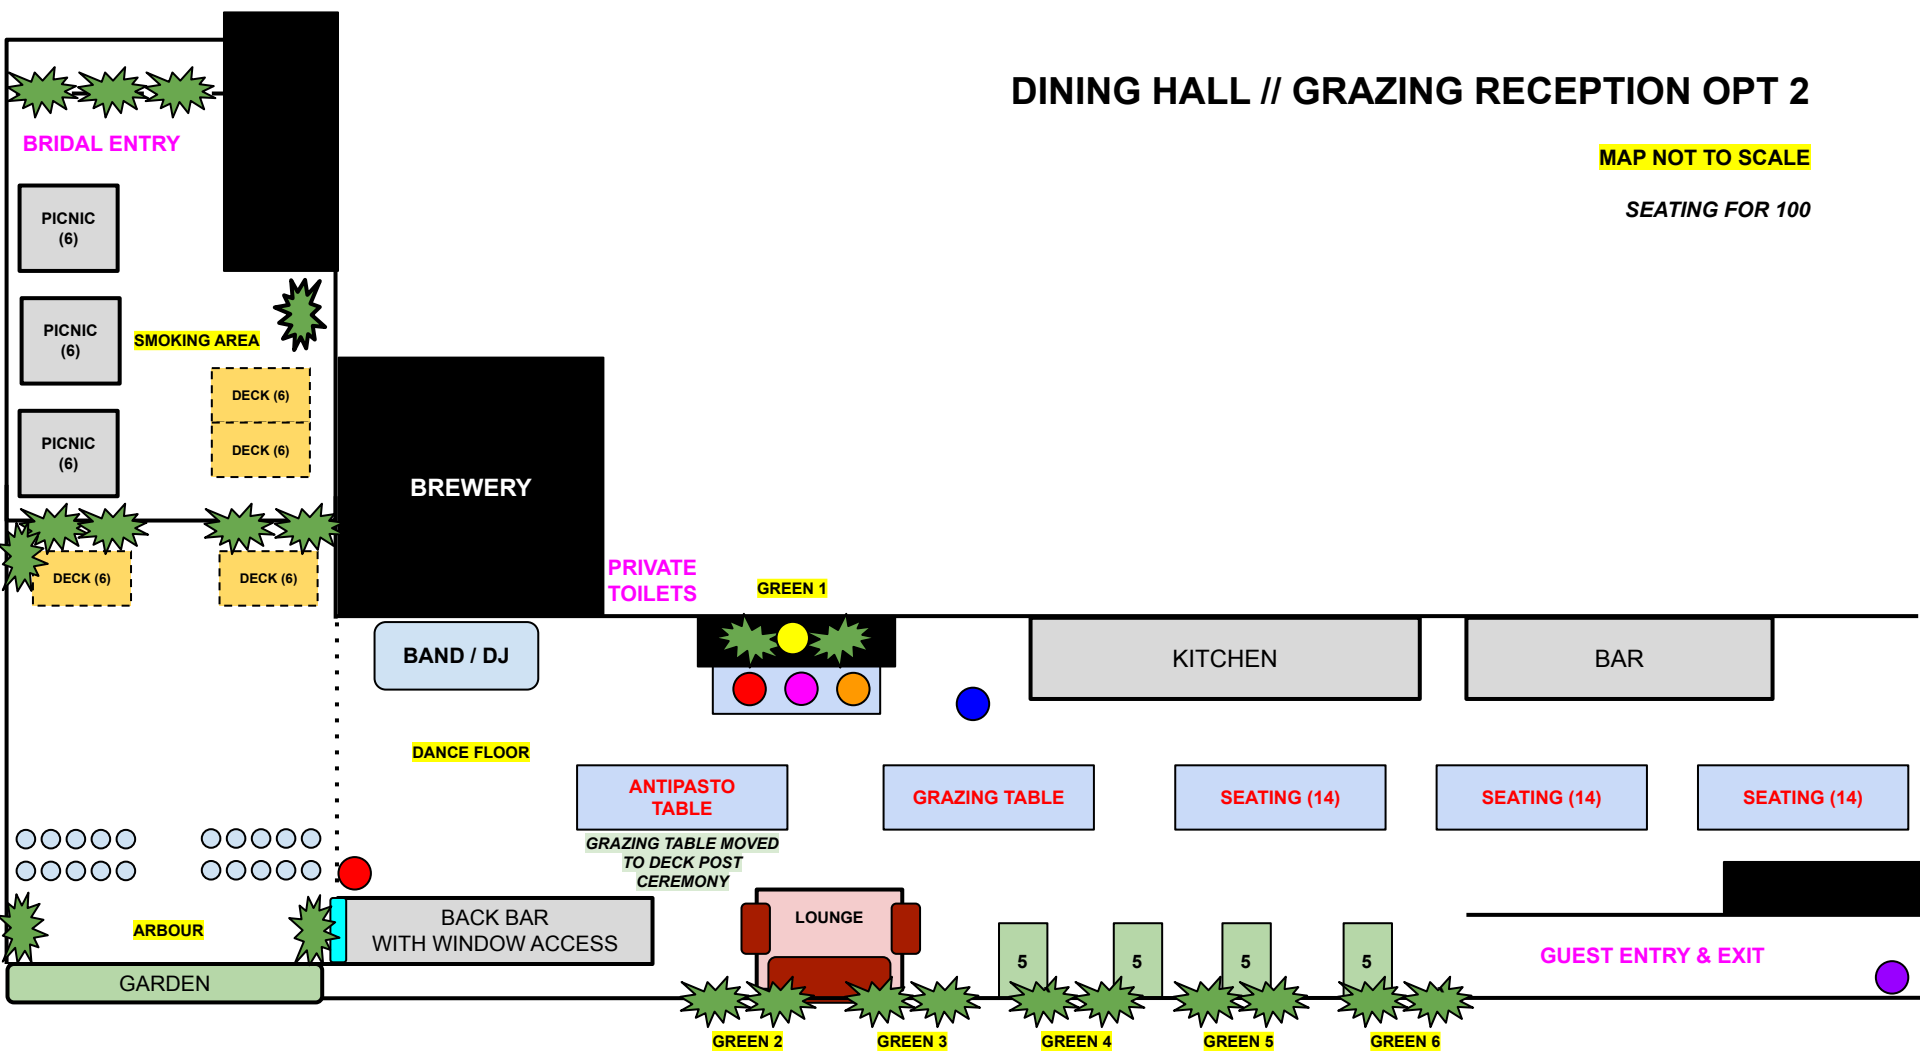

✓ ALL DINING TABLES CAN BE REARRANGED

SUGGESTED BRIDAL SEATS

KEY

- WELCOME SIGN
- NEON SIGN
- GUEST BOOK
- SEATING CHART
- CAKE LOCATION
- SPEECHES
- WISHING WELL

TABLE MEASUREMENTS

DINING HALL // 98 PAX SEATED

KEY

- WELCOME SIGN
- NEON SIGN
- GUEST BOOK
- SEATING CHART
- CAKE LOCATION
- SPEECHES
- WISHING WELL

TABLE MEASUREMENTS

- 3m x 1m
- 3.3m x 0.9m
- 2.1m x 0.9

DINING HALL // GRAZING RECEPTION OPT 1

MAP NOT TO SCALE

SEATING FOR 100

KEY

- WELCOME SIGN
- GUEST BOOK
- CAKE LOCATION
- WISHING WELL
- NEON SIGN
- SPEECHES

TABLE MEASUREMENTS

DINING HALL // GRAZING RECEPTION // CEREMONY OPT 2

MAP NOT TO SCALE

SEATING FOR 100

KEY

- WELELCOME SIGN
- GUEST BOOK
- CAKE LOCATION
- WISHING WELL
- NEON SIGN
- SPEECHES

TABLE MEASUREMENTS

- 3m x 1m
- 1.2m x 0.9m

DINING HALL // GRAZING RECEPTION OPT 2

MAP NOT TO SCALE

SEATING FOR 100

KEY

- WELCOME SIGN
- GUEST BOOK
- CAKE LOCATION
- WISHING WELL
- NEON SIGN
- SPEECHES